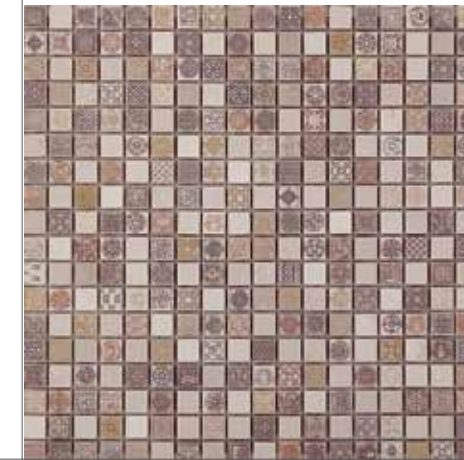

Design e Formati / Design and Sizes

STAMP

STAMP
mix gold A

STAMP
mix gold B

STAMP
mix marble

STAMP
mix caramel

15
cm 1,5 x 1,5 x 1
0,6" x 0,6" x 0,4"

25
cm 2,5 x 2,5 x 1
1" x 1" x 0,4"