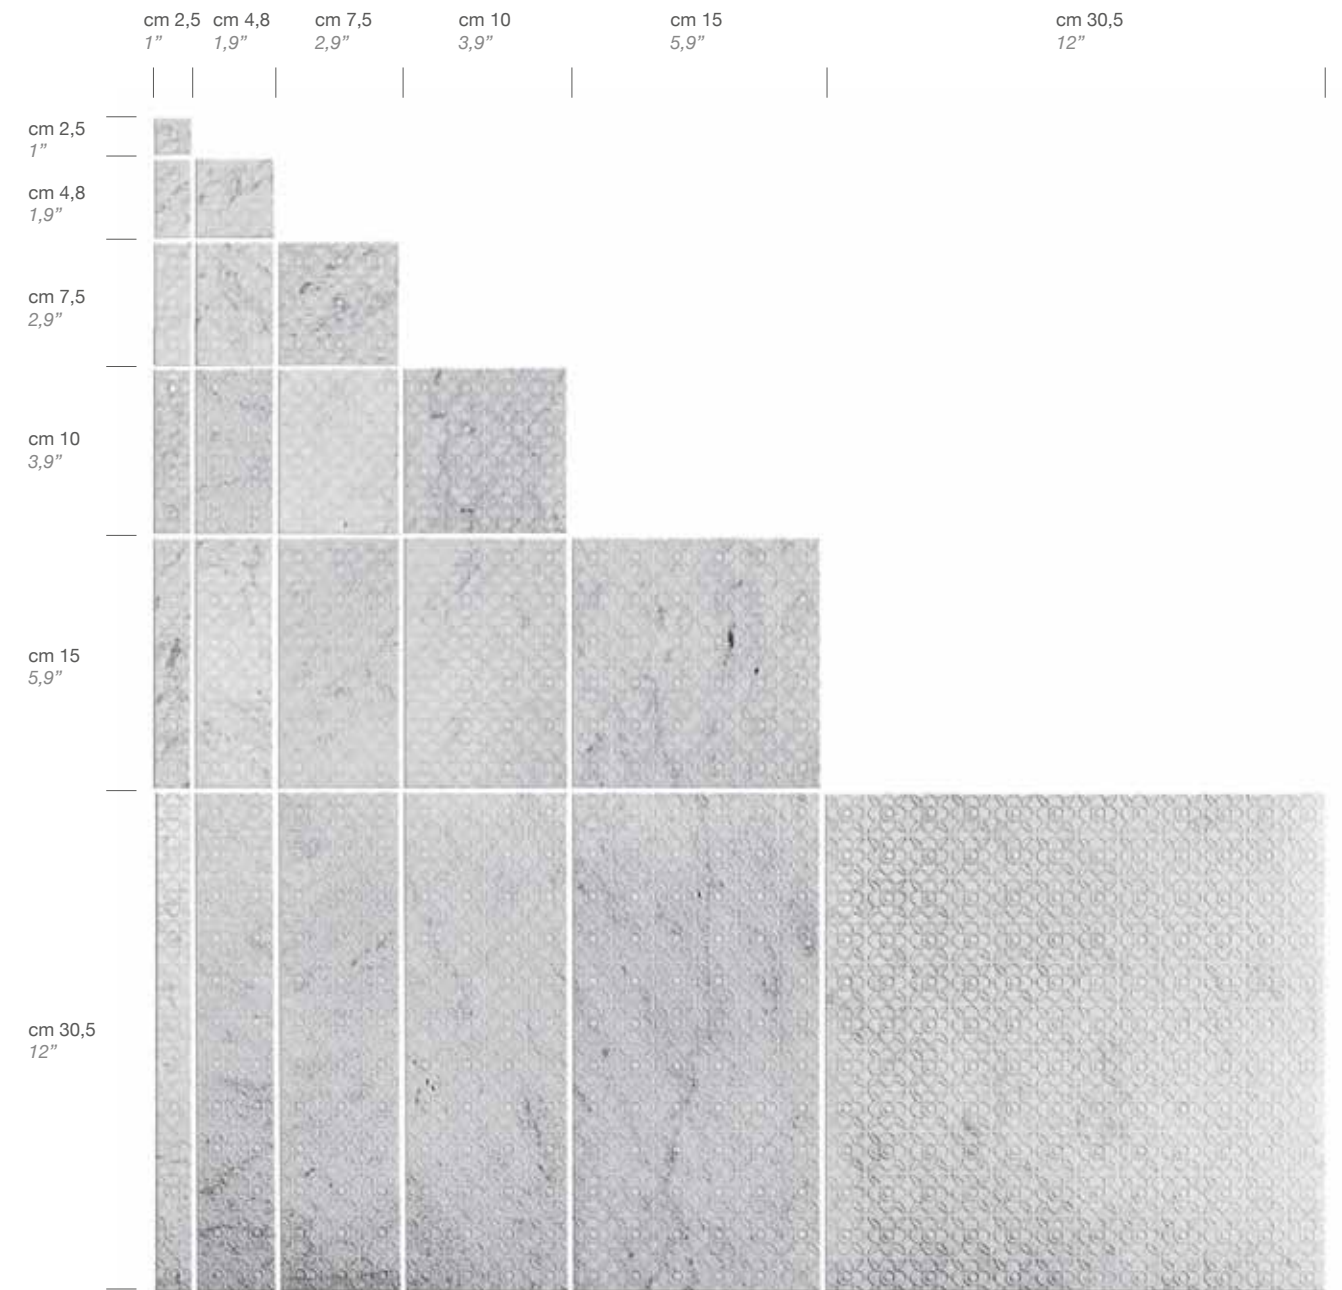

Serenity e Celebration - Formati *Serenity and Celebration - Sizes*

21 formati modulari multipli del 2,5 x 2,5 cm in cui è possibile produrre le Texture Celebration e Serenity.

21 modular sizes multiple of 1" x 1" in which it is possible to produce Celebration and Serenity Texture.